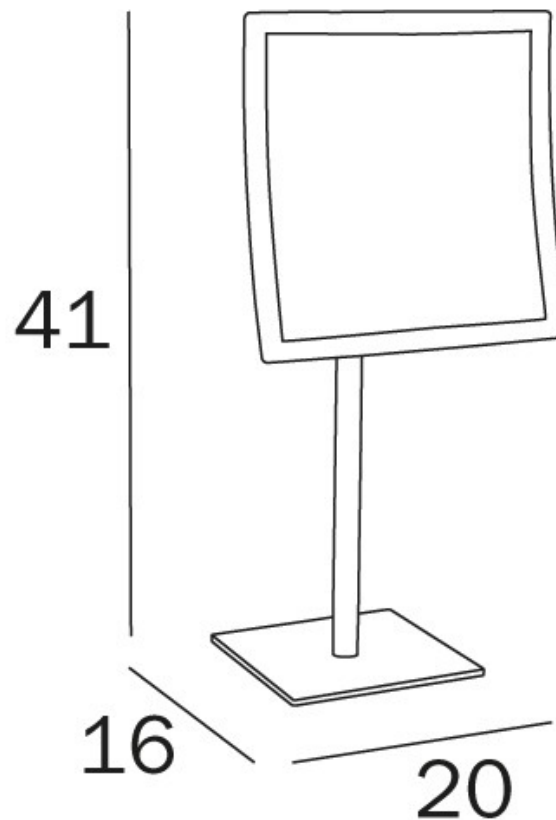

**HOTELLERIE
SQUARE BENCH MOUNTED
MAGNIFYING MIRROR**
(Chrome - AV058Q)

Features:
3 x magnification

Proudly imported and distributed by
Gro Agencies Pty Ltd
Unit 2 / 37 Howe St, Osborne Park, WA, 6017
P 08 9446 3288 E info@groagencies.com.au W www.groagencies.com.au